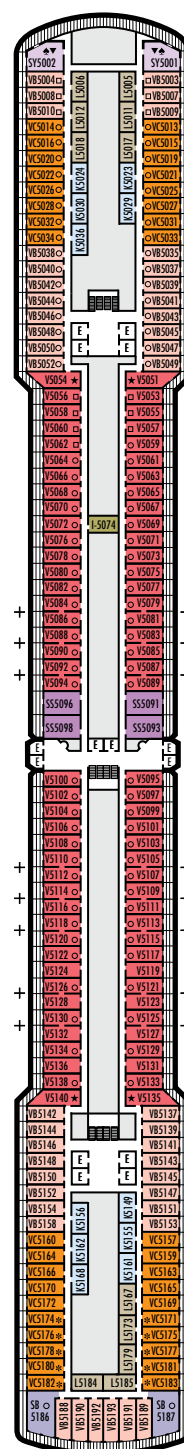

**MAIN DECK**  
Staterooms 1001–1130

**LOWER PROMENADE DECK**

**PROMENADE DECK**

**UPPER PROMENADE DECK**  
Staterooms 4001–4189

**VERANDAH DECK**  
Staterooms 5001–5193

**UPPER VERANDAH DECK**  
Staterooms 6001–6181

**STATEROOM SYMBOL LEGEND**

- Quad (2 lower beds, 1 sofa bed, 1 upper)
- Triple (2 lower beds, 1 sofa bed)
- △ Partial sea view
- × Fully obstructed view
- + Connecting rooms
- \* Shower only
- ◆ Single-sink vanity
- ◆ Staterooms have solid steel verandah railings instead of clear-view Plexiglas® railings

**ACCESSIBILITY STATEROOM SYMBOL LEGEND**

- ♿ Staterooms I-8033, VB6002, VB6001, J1074, K1012 & K1011 are fully accessible, roll-in shower only
- ▼ Suites SA7058 & SA7057 are fully accessible with single side approach to the bed, bathtub and roll-in shower. Suites SY5002 & SY5001 are fully accessible with single side approach to the bed, roll-in shower only.
- ★ Staterooms VA8119, VA8116, VA8026, VA8025, V6052, V6049, V5140, V5135, V5054, V5051, VA4134, VA4131, H4092, H4089, VA4052, VA4051, D1100, D1099, C1082 & C1081 are ambulatory accessible, roll-in shower only

**SHIP SPECIFICATIONS & FACILITIES**

- 2,106 Guests
- 874 Crew
- 86,700 Gross Tons
- 936 Feet Long
- 11 Guest Decks
- Wraparound Promenade Deck
- 8 Restaurants & Cafes
- 8 Entertainment Venues
- 11 Lounges/Bars
- 2 Outdoor Swimming Pools (one with sliding glass roof)
- Spa & Salon
- Fitness Center
- Suite Lounge
- Duty-free Shops
- Library/Internet Cafe
- Onboard Wi-Fi Access
- Casino
- Sport Courts