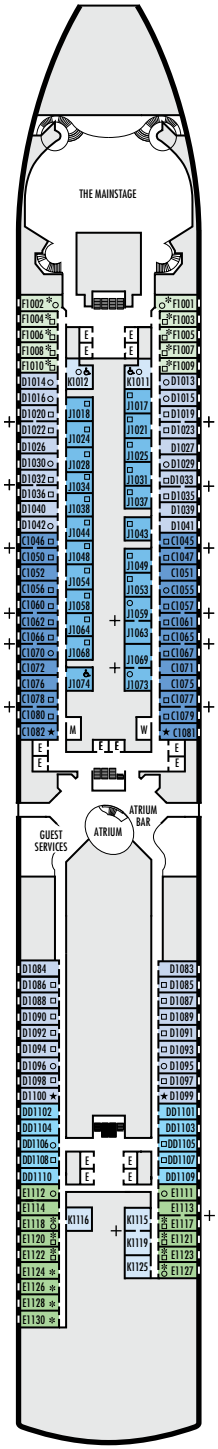

**MAIN DECK**  
Staterooms 1001–1130

**LOWER PROMENADE DECK**

**PROMENADE DECK**

**UPPER PROMENADE DECK**  
Staterooms 4001–4189

**VERANDAH DECK**  
Staterooms 5001–5193

**UPPER VERANDAH DECK**  
Staterooms 6001–6181

**STATEROOM SYMBOL LEGEND**

- Quad (2 lower beds, 1 sofa bed, 1 upper)
- Triple (2 lower beds, 1 sofa bed)
- △ Partial sea view
- × Fully obstructed view
- + Connecting rooms
- \* Shower only
- ◆ Single-sink vanity
- ◆ Staterooms have solid steel verandah railings instead of clear-view Plexiglas® railings

**ACCESSIBILITY STATEROOM SYMBOL LEGEND**

- ♿ Staterooms I-8033, VB6002, VB6001, J1074, K1012 & K1011 are fully accessible, roll-in shower only
- ▼ Suites SA7058 & SA7057 are fully accessible with single side approach to the bed, bathtub and roll-in shower. Suites SY5002 & SY5001 are fully accessible with single side approach to the bed, roll-in shower only.
- ★ Staterooms VA8119, VA8116, VA8026, VA8025, V6052, V6049, V5140, V5135, V5054, V5051, VA4134, VA4131, H4092, H4089, VA4052, VA4051, D1100, D1099, C1082 & C1081 are ambulatory accessible, roll-in shower only

**SHIP SPECIFICATIONS & FACILITIES**

- 2,106 Guests
- 874 Crew
- 86,700 Gross Tons
- 936 Feet Long
- 11 Guest Decks
- Wraparound Promenade Deck
- 8 Restaurants & Cafes
- 8 Entertainment Venues
- 11 Lounges/Bars
- 2 Outdoor Swimming Pools (one with sliding glass roof)
- Spa & Salon
- Fitness Center
- Suite Lounge
- Duty-free Shops
- Library/Internet Cafe
- Onboard Wi-Fi Access
- Casino
- Sport Courts