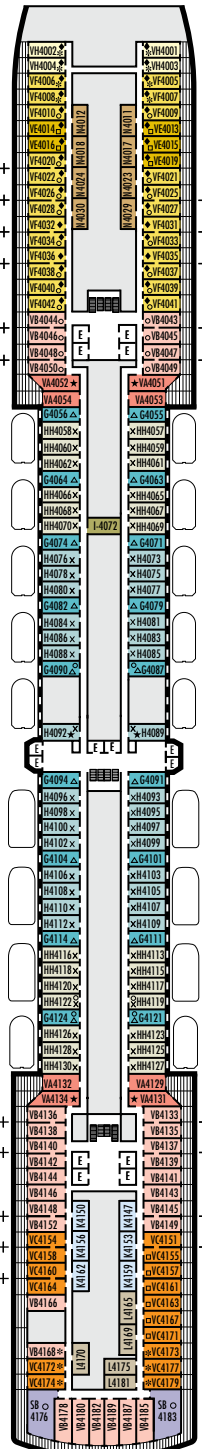

**MAIN DECK**  
Staterooms 1001–1130

**LOWER PROMENADE DECK**

**PROMENADE DECK**

**UPPER PROMENADE DECK**  
Staterooms 4001–4189

**VERANDAH DECK**  
Staterooms 5001–5193

**UPPER VERANDAH DECK**  
Staterooms 6001–6181

**STATEROOM SYMBOL LEGEND**

- Quad (2 lower beds, 1 sofa bed, 1 upper)
- Triple (2 lower beds, 1 sofa bed)
- △ Partial sea view
- × Fully obstructed view
- + Connecting rooms
- \* Shower only
- ◆ Single-sink vanity
- ◆ Staterooms have solid steel verandah railings instead of clear-view Plexiglas® railings

**ACCESSIBILITY STATEROOM SYMBOL LEGEND**

- ♿ Staterooms I-8033, VB6002, VB6001, J1074, K1012 & K1011 are fully accessible, roll-in shower only
- ▼ Suites SA7058 & SA7057 are fully accessible with single side approach to the bed, bathtub and roll-in shower. Suites SY5002 & SY5001 are fully accessible with single side approach to the bed, roll-in shower only.
- ★ Staterooms VA8119, VA8116, VA8026, VA8025, V6052, V6049, V5140, V5135, V5054, V5051, VA4134, VA4131, H4092, H4089, VA4052, VA4051, D1100, D1099, C1082 & C1081 are ambulatory accessible, roll-in shower only

**SHIP SPECIFICATIONS & FACILITIES**

- 2,106 Guests
- 874 Crew
- 86,700 Gross Tons
- 936 Feet Long
- 11 Guest Decks
- Wraparound Promenade Deck
- 8 Restaurants & Cafes
- 8 Entertainment Venues
- 11 Lounges/Bars
- 2 Outdoor Swimming Pools (one with sliding glass roof)
- Spa & Salon
- Fitness Center
- Suite Lounge
- Duty-free Shops
- Library/Internet Cafe
- Onboard Wi-Fi Access
- Casino
- Sport Courts