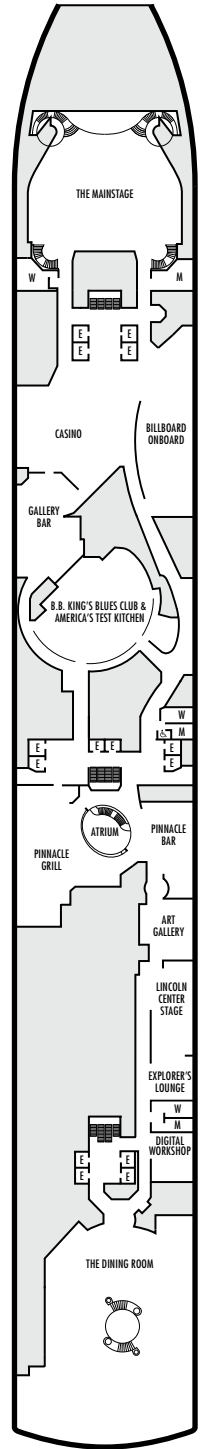

**MAIN DECK**  
Staterooms 1001–1130

**LOWER PROMENADE DECK**

**PROMENADE DECK**

**UPPER PROMENADE DECK**  
Staterooms 4001–4189

**VERANDAH DECK**  
Staterooms 5001–5193

**UPPER VERANDAH DECK**  
Staterooms 6001–6181

**STATEROOM SYMBOL LEGEND**

- Quad (2 lower beds, 1 sofa bed, 1 upper)
- Triple (2 lower beds, 1 sofa bed)
- △ Partial sea view
- × Fully obstructed view
- + Connecting rooms
- \* Shower only
- ◆ Single-sink vanity
- ◆ Staterooms have solid steel verandah railings instead of clear-view Plexiglas® railings

**ACCESSIBILITY STATEROOM SYMBOL LEGEND**

- ♿ Staterooms I-8033, VB6002, VB6001, J1074, K1012 & K1011 are fully accessible, roll-in shower only
- ▼ Suites SA7058 & SA7057 are fully accessible with single side approach to the bed, bathtub and roll-in shower. Suites SY5002 & SY5001 are fully accessible with single side approach to the bed, roll-in shower only.
- ★ Staterooms VA8119, VA8116, VA8026, VA8025, V6052, V6049, V5140, V5135, V5054, V5051, VA4134, VA4131, H4092, H4089, VA4052, VA4051, D1100, D1099, C1082 & C1081 are ambulatory accessible, roll-in shower only