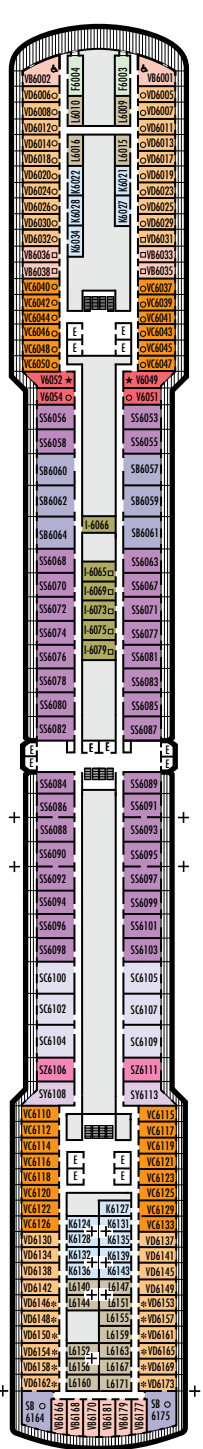

**MAIN DECK**  
Staterooms 1001–1130

**LOWER PROMENADE DECK**

**PROMENADE DECK**

**UPPER PROMENADE DECK**  
Staterooms 4001–4189

**VERANDAH DECK**  
Staterooms 5001–5193

**UPPER VERANDAH DECK**  
Staterooms 6001–6181

**STATEROOM SYMBOL LEGEND**

- Quad (2 lower beds, 1 sofa bed, 1 upper)
- Triple (2 lower beds, 1 sofa bed)
- △ Partial sea view
- × Fully obstructed view
- + Connecting rooms
- \* Shower only
- ◆ Single-sink vanity
- ◆ Staterooms have solid steel verandah railings instead of clear-view Plexiglas® railings

**ACCESSIBILITY STATEROOM SYMBOL LEGEND**

- ♿ Staterooms I-8033, VB6002, VB6001, J1074, K1012 & K1011 are fully accessible, roll-in shower only
- ▼ Suites SA7058 & SA7057 are fully accessible with single side approach to the bed, bathtub and roll-in shower. Suites SY5002 & SY5001 are fully accessible with single side approach to the bed, roll-in shower only.
- ★ Staterooms VA8119, VA8116, VA8026, VA8025, V6052, V6049, V5140, V5135, V5054, V5051, VA4134, VA4131, H4092, H4089, VA4052, VA4051, D1100, D1099, C1082 & C1081 are ambulatory accessible, roll-in shower only

**SHIP SPECIFICATIONS & FACILITIES**

- 2,106 Guests
- 874 Crew
- 86,700 Gross Tons
- 936 Feet Long
- 11 Guest Decks
- Wraparound Promenade Deck
- 8 Restaurants & Cafes
- 8 Entertainment Venues
- 11 Lounges/Bars
- 2 Outdoor Swimming Pools (one with sliding glass roof)
- Spa & Salon
- Fitness Center
- Suite Lounge
- Duty-free Shops
- Library/Internet Cafe
- Onboard Wi-Fi Access
- Casino
- Sport Courts