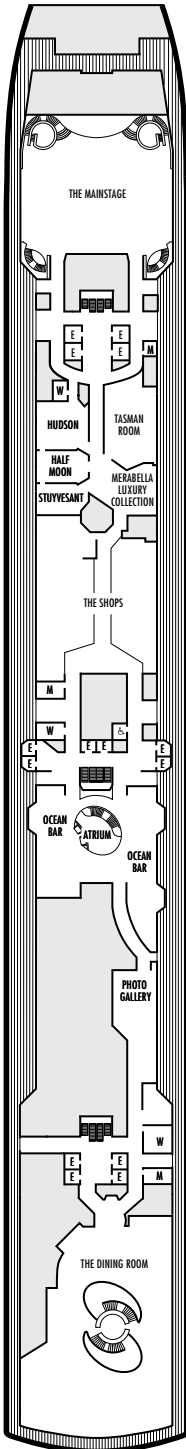

**MAIN DECK**  
Staterooms 1001–1130

**LOWER PROMENADE DECK**

**PROMENADE DECK**

**UPPER PROMENADE DECK**  
Staterooms 4001–4189

**VERANDAH DECK**  
Staterooms 5001–5193

**UPPER VERANDAH DECK**  
Staterooms 6001–6181

**STATEROOM SYMBOL LEGEND**

- Quad (2 lower beds, 1 sofa bed, 1 upper)
- Triple (2 lower beds, 1 sofa bed)
- △ Partial sea view
- × Fully obstructed view
- + Connecting rooms
- \* Shower only
- ◆ Single-sink vanity
- ◆ Staterooms have solid steel verandah railings instead of clear-view Plexiglas® railings

**ACCESSIBILITY STATEROOM SYMBOL LEGEND**

- ♿ Staterooms I-8033, VB6002, VB6001, J1074, K1012 & K1011 are fully accessible, roll-in shower only
- ▼ Suites SA7058 & SA7057 are fully accessible with single side approach to the bed, bathtub and roll-in shower. Suites SY5002 & SY5001 are fully accessible with single side approach to the bed, roll-in shower only.
- ★ Staterooms VA8119, VA8116, VA8026, VA8025, V6052, V6049, V5140, V5135, V5054, V5051, VA4134, VA4131, H4092, H4089, VA4052, VA4051, D1100, D1099, C1082 & C1081 are ambulatory accessible, roll-in shower only